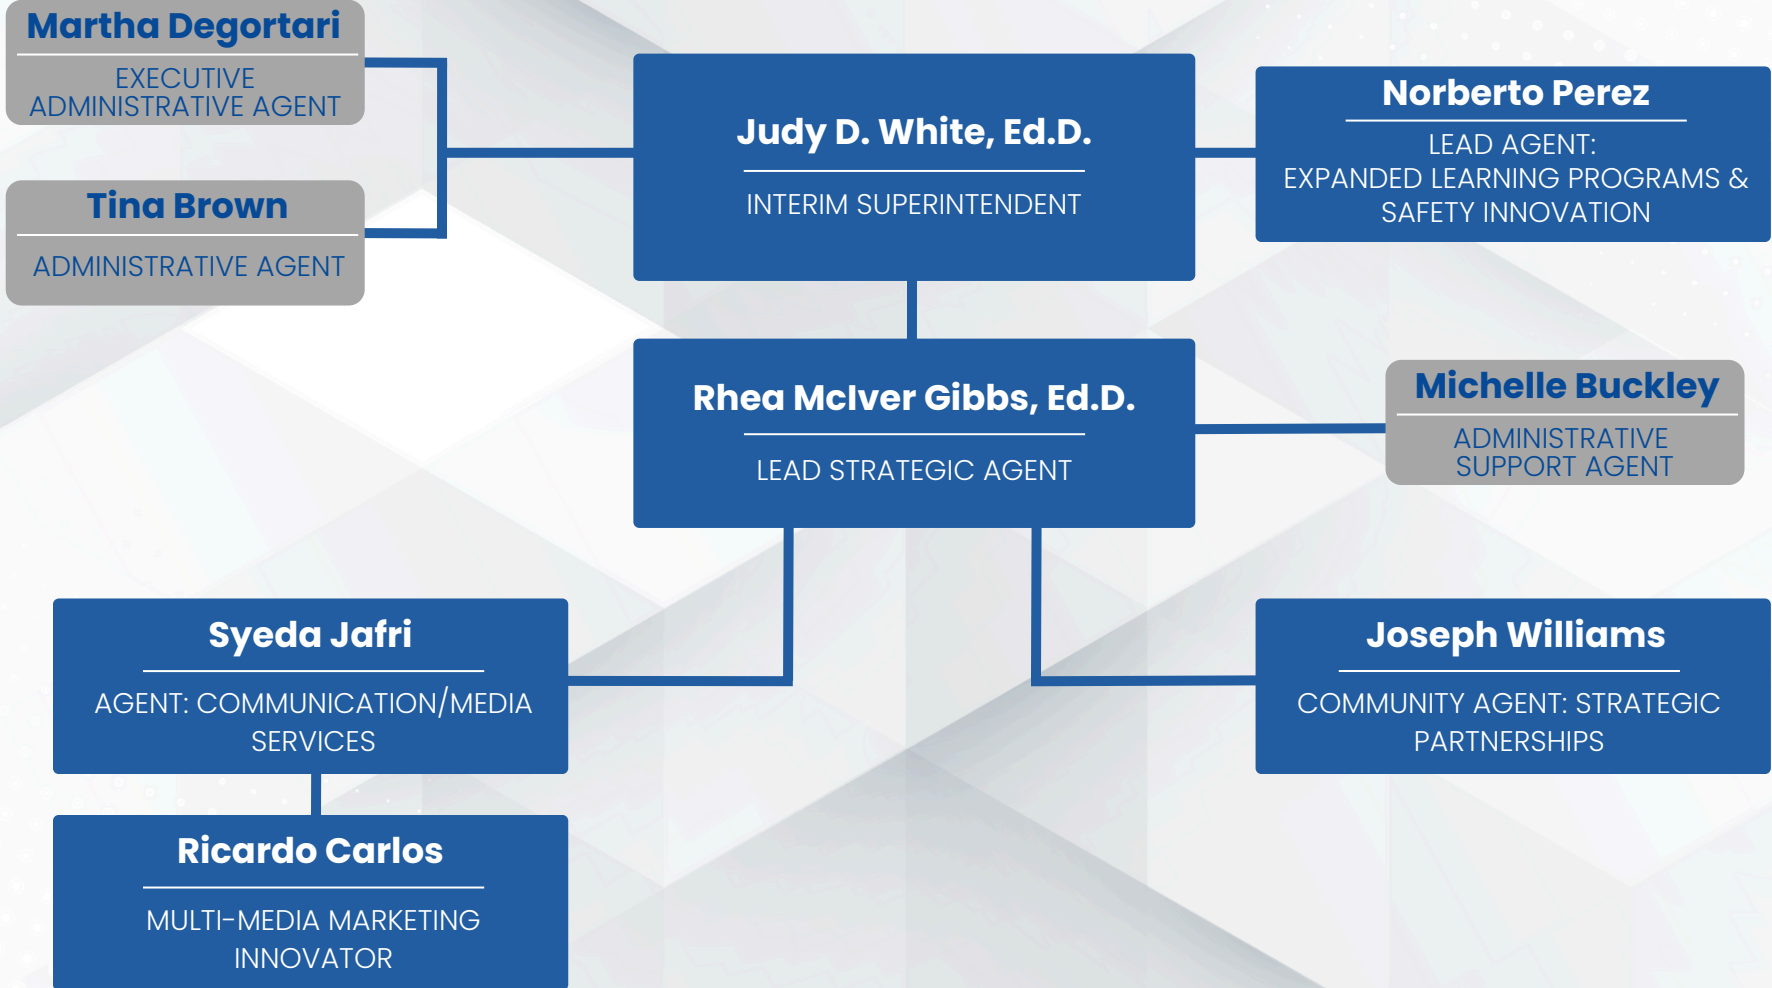

ADMINISTRATIVE SERVICES